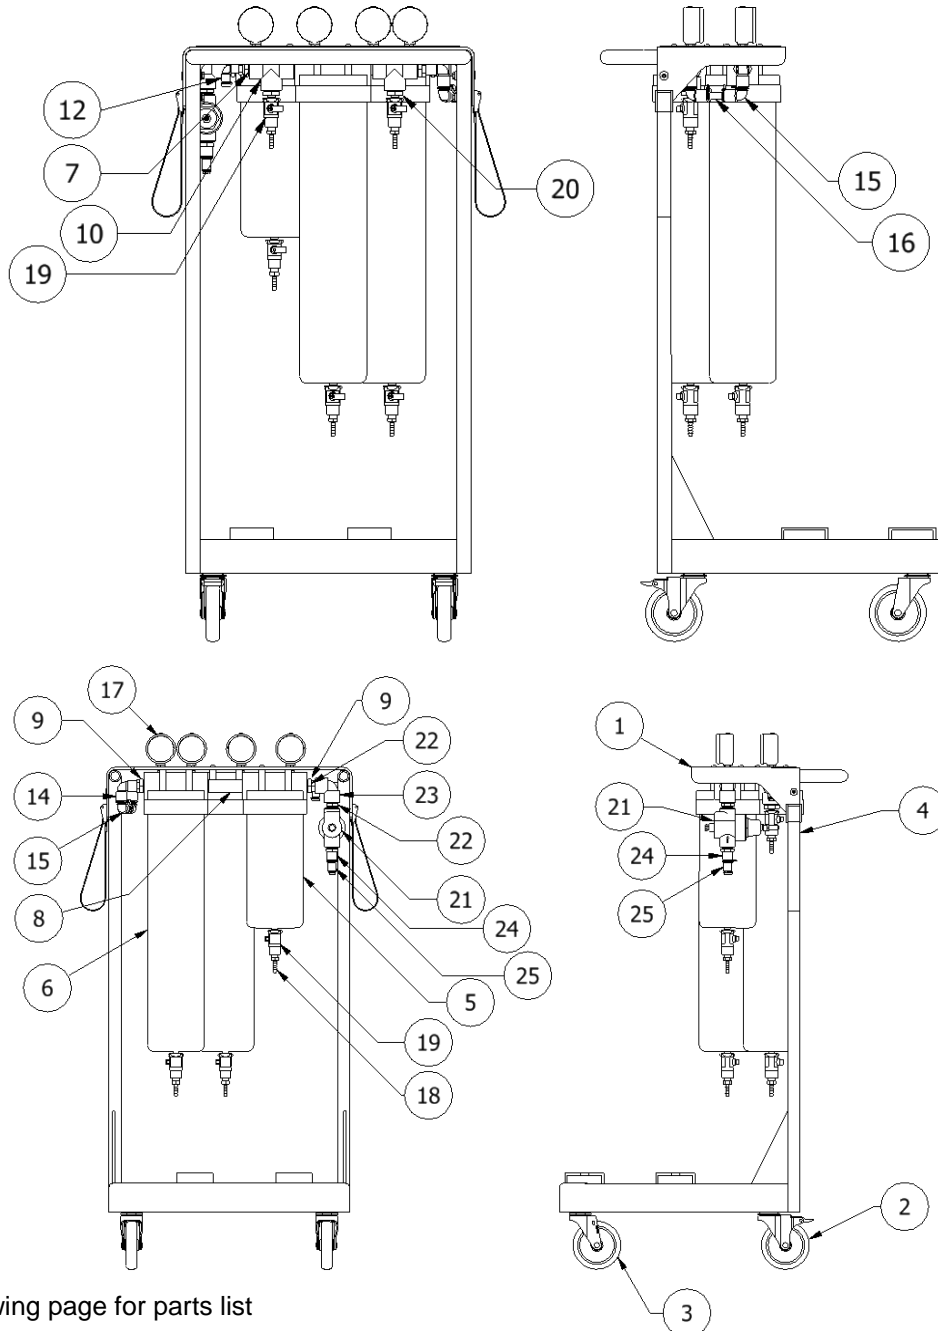

5. SPARES

5.1. Replacement Filters

Part Number	Description	QTY
20-1011	FILTER CARTRIDGE POLY SPUN, 1 MICRON, 2.5" X 10", DOE	1
20-5012	FILTER, CARBON BLOCK, 2.5" X 20" (FOR CHLORAMINES)	2

5.2. General Spares

*See following page for parts list

ITEM	PART NUMBER	DESCRIPTION
1	90-0150	CART, CENTURION, TOP PLATE WITH 4 GAUGE HOLES
2	94-0021	CASTER, SWIVEL, 4", 1/2-13 X 1.5" THREADED STEM, CENTURION CART REPLACEMENT
3	94-0022	CASTER W/ BRAKE, SWIVEL, 4", 1/2-13 X 1.5" THREADED STEM, CENTURION CART REPLACEMENT
4	94820335	STRAP POLY 1" X 18" W/CAM BUCKLE
5	21540114	FLTR HOUS, 2.5 X 10, .75 F/T
6	21-0028	FLTR, HOUS, 2.5 X 20, .75, I/O, DOE
7	046531849	BUSH, 0.75 X 0.38 THRD, PP
8	041531158	NIPPLE, .75 X 4, PVC80
9	046531845	BUSH, 0.75 X 0.5 THRD, PP
10	046520421	TEE, 0.75 NPT FEMALE, PP
11	041531829	NIPPLE, .75 X CL, PVC80
12	10-L105	LEGRIS SWIVEL EL, MALE, 0.38T X 0.38MPT, W/SAFETY CLIP
13*	10-L452	LEGRIS TAMPER RESISTANT CLIP, 3/8", RED
14	10-L107	LEGRIS SWIVEL EL, MALE, 0.5T X 0.5MPT
15	10-L378	LIQUIFIT, PLUG IN ELBOW 0.5 T X STEM
16	08760164	TUBING, .500D, POLYETHYLENE, 145PSI, BLACK
17	43530711	GAUGE, 0-100, .25, BM, 2.5, LF, SS/BR
18	14760335	ADAPTER 0.25 MALE NPT X 0.25 HB, PP
19	041002	BALL VALVE 0.25 NPT MALE X 0.25 FEMALE
20	046520420	BUSH, 0.75 X 0.25 THRD, PP
21	44531815	VALVE, REG, .5, BRASS, 25-75
22	046531105	NIPPLE, 0.5 X CL, PP
23	047-0002	ELBOW, 0.5 NPT FEMALE, PP, HEAVY DUTY
24	10-L006	LEGRIS MALE CON, 0.5T X 0.5MPT
25	10-L353	LIQUIFIT, REDUCER 0.5T X 0.38T
26	10-L352	LEGRIS REDUCER, 0.38T X .25T
27	10521027	ADPT, CON, .25STEM X .25HB
28*	0112-0028	HOSE ASSY, MROS, CENTURION CART INLET, 8' .38 HOSE